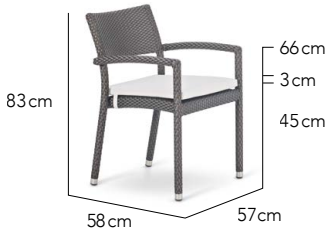

COMBINES WELL

Flo chairs combine well with Partu tables.

Side Chair

Side Chair
(Non Cushion Version)

Arm Chair

Arm Chair
(Non Cushion Version)

Club Chair

Bistro Table
2 Seater

Lounge Chair

2 Seater Sofa

3 Seater Sofa

Foot Stool

Coffee Table

Coffee Table

Side Table

Bar Chair