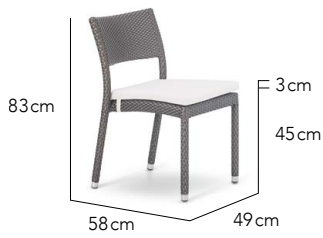

Side Chair

Arm Chair

Bistro Table
2 Seater

Coffee Table