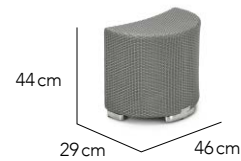

Kevin Boland

Modern | Indulgent | Spacious

Introducing OHMM's geometrically circular day bed with an option of a half moon or circular side table - a modern ensemble inviting one to indulge and appreciate the decadence of good living. OHMM® Circulo day bed comes in two versions: Large - 200cm diameter and Small - 150cm diameter. The large is available as two parts for access purposes. Perfect for both residential and project applications.

CIRCULO

SPECS SHEET

Day Bed L

Day Bed S

Half Moon Side Table L

Half Moon Side Table S

PREFERRED FINISHING PAIRINGS

Chalk

FABRIC COLOURS

For more options please see fabrics & cushions specs on

Day Bed L Back Cushions
50cm x 50cm | 20" x 20" (4 pcs)
35cm x 35cm | 14" x 14" (3 pcs)

Day Bed S Back Cushions
50cm x 50cm | 20" x 20" (3 pcs)
35cm x 35cm | 14" x 14" (2 pcs)