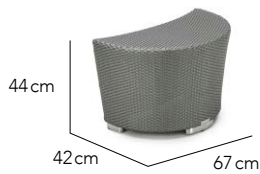

Kevin Boland

Modern | Indulgent | Spacious

Introducing OHMM's geometrically circular day bed with an option of a half moon or circular side table - a modern ensemble inviting one to indulge and appreciate the decadence of good living. OHMM® Circulo day bed comes in two versions: Large - 200cm diameter and Small - 150cm diameter. The large is available as two parts for access purposes. Perfect for both residential and project applications.

CIRCULO

SPECS SHEET

Day Bed L

Day Bed S

Half Moon Side Table L

Half Moon Side Table S

PREFERRED FINISHING PAIRINGS

Chalk

FABRIC COLOURS

For more options please see fabrics & cushions specs on

Day Bed L Back Cushions
50cm x 50cm | 20" x 20" (4 pcs)
35cm x 35cm | 14" x 14" (3 pcs)

Day Bed S Back Cushions
50cm x 50cm | 20" x 20" (3 pcs)
35cm x 35cm | 14" x 14" (2 pcs)