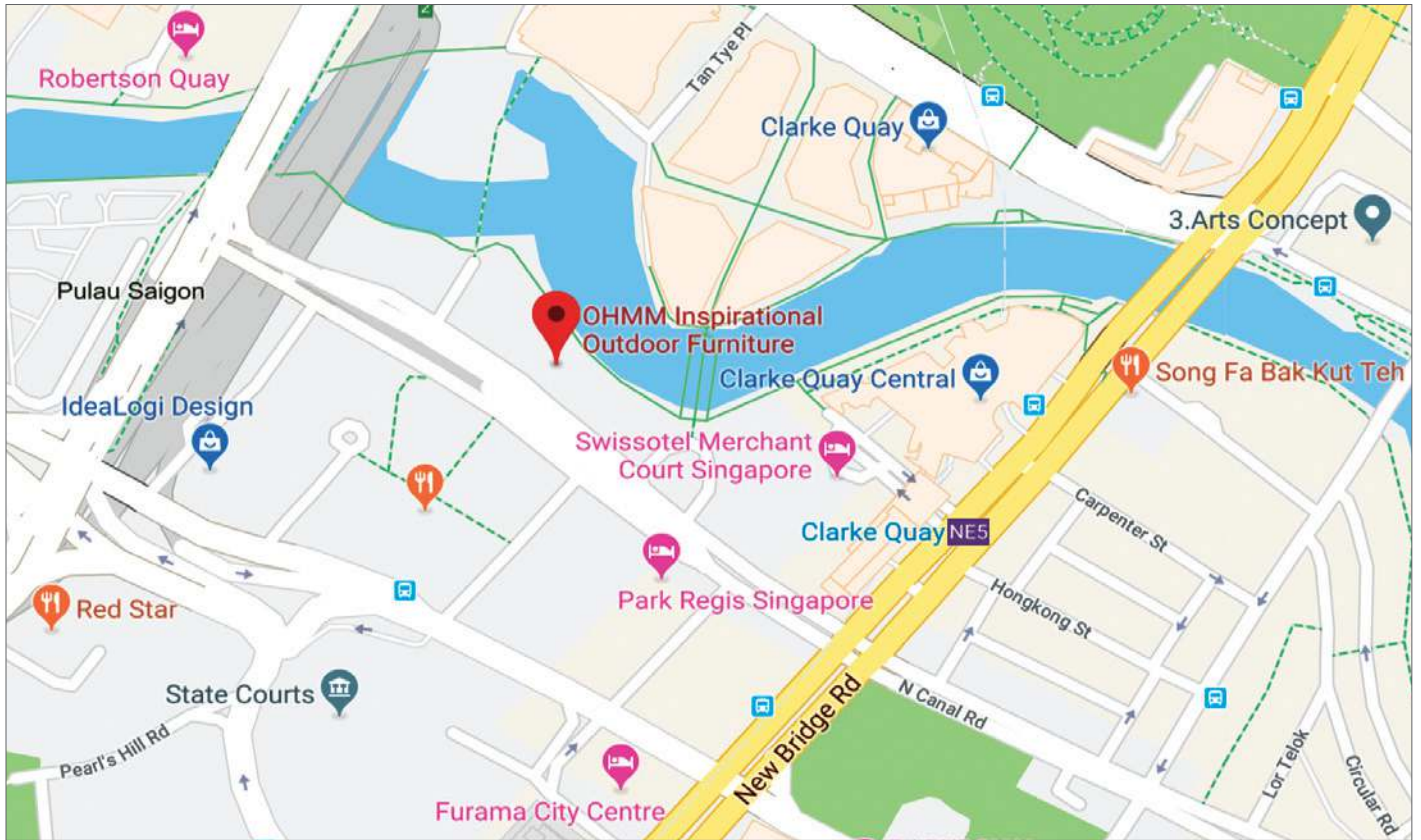

[> VIEW IN GOOGLE MAPS](#)

OHMM SINGAPORE SHOWROOM

30 Merchant Road | 03-09 Riverside Point | Singapore 058282

Basement Parking Available

Taxi Stand | D11 Merchant Road At Riverside Point

Take Lift To 3rd Floor