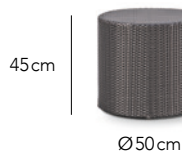

CUSTOMISATION

Choose your Rehau® fibre colour to style it your way.

COMBINES WELL

Combines well with all OHMM® products.

SIDE TABLES

SPEC SHEETS

C Table

Top Cube

Glass Cube

Sea Cube

Sea Circle

FIBRE

7mm '1x1' Weave

ICONS

Custom Sizing