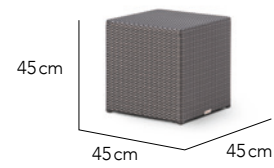

CUSTOMISATION

Choose your Rehau® fibre colour to style it your way.

COMBINES WELL

Combines well with all OHMM® products.

SIDE TABLES

SPEC SHEETS

C Table

Top Cube

Glass Cube

Sea Cube

Sea Circle

FIBRE

7mm '1x1' Weave

ICONS

Custom Sizing