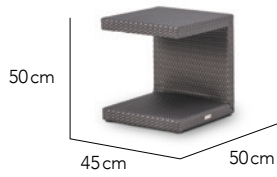

CUSTOMISATION

Choose your Rehau® fibre colour to style it your way.

COMBINES WELL

Combines well with all OHMM® products.

SIDE TABLES

SPEC SHEETS

C Table

Top Cube

Glass Cube

Sea Cube

Sea Circle

FIBRE

7mm '1x1' Weave

ICONS

Custom Sizing