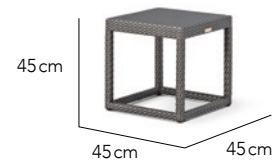

CUSTOMISATION

Choose your Rehau® fibre colour to style it your way.

COMBINES WELL

Combines well with all OHMM® products.

SIDE TABLES

SPEC SHEETS

C Table

Top Cube

Glass Cube

Sea Cube

Sea Circle

FIBRE

7mm '1x1' Weave

ICONS

Custom Sizing