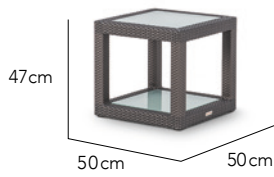

CUSTOMISATION

Choose your Rehau® fibre colour to style it your way.

COMBINES WELL

Combines well with all OHMM® products.

SIDE TABLES

SPEC SHEETS

C Table

Top Cube

Glass Cube

Sea Cube

Sea Circle

FIBRE

7mm '1x1' Weave

ICONS

Custom Sizing