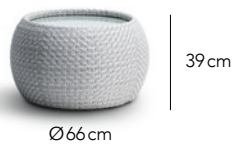

CUSTOMISATION

Choose your Rehau® fibre colour and Sunbrella® cushion colours to style it your way.

Lounge Chair

Day Bed S

Day Bed L

Stool

Ottoman S

Ottoman L

Side Table

Coffee Table S

Coffee Table L

FIBRE

7mm Herringbone '2x2' Weave 

Marble

Chalk

Clay