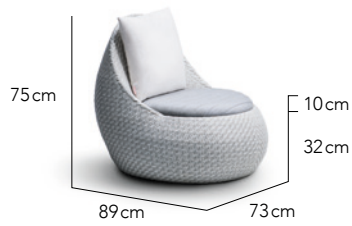

Lounge Chair