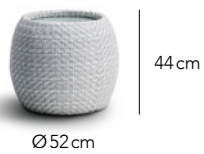

Side Table

Coffee Table S

Coffee Table L

FIBRE

7mm Herringbone '2x2' Weave 

Marble

Chalk

Clay