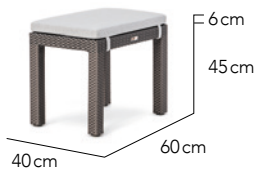

LINEAR

SPEC SHEETS

Stool