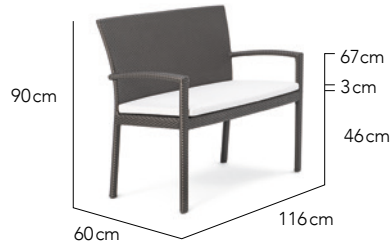

2 Seater Arm Chair

FIBRE

7mm '1x1' Weave

CUSHIONS

For your options please see fabrics & cushions specs on www.ohmm.sg

ICONS

Cushions
Flippable

Optional
Cushion Straps