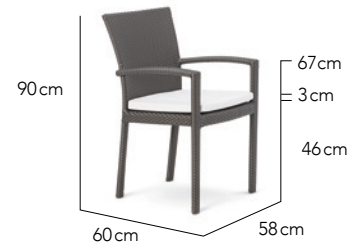

CUSTOMISATION

Choose your Rehau® fibre colour and Sunbrella® cushion colours to style it your way.

COMBINES WELL

Classic chairs combine well with Partu tables.

CLASSIC

SPEC SHEETS

Side Chair

Arm Chair