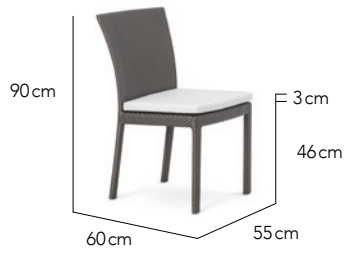

CUSTOMISATION

Choose your Rehau® fibre colour and Sunbrella® cushion colours to style it your way.

COMBINES WELL

Classic chairs combine well with Partu tables.

CLASSIC

SPEC SHEETS

Side Chair

Arm Chair