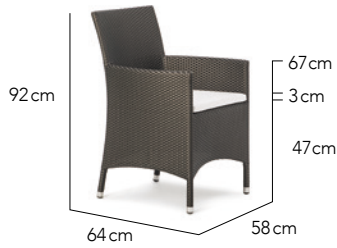

CUSTOMISATION

Choose your Rehau® fibre colour and Sunbrella® cushion colours to style it your way.

COMBINES WELL

Barcelona arm chair combines well with Partu tables.

BARCELONA

SPEC SHEETS

Arm Chair

2 Seater Arm Chair