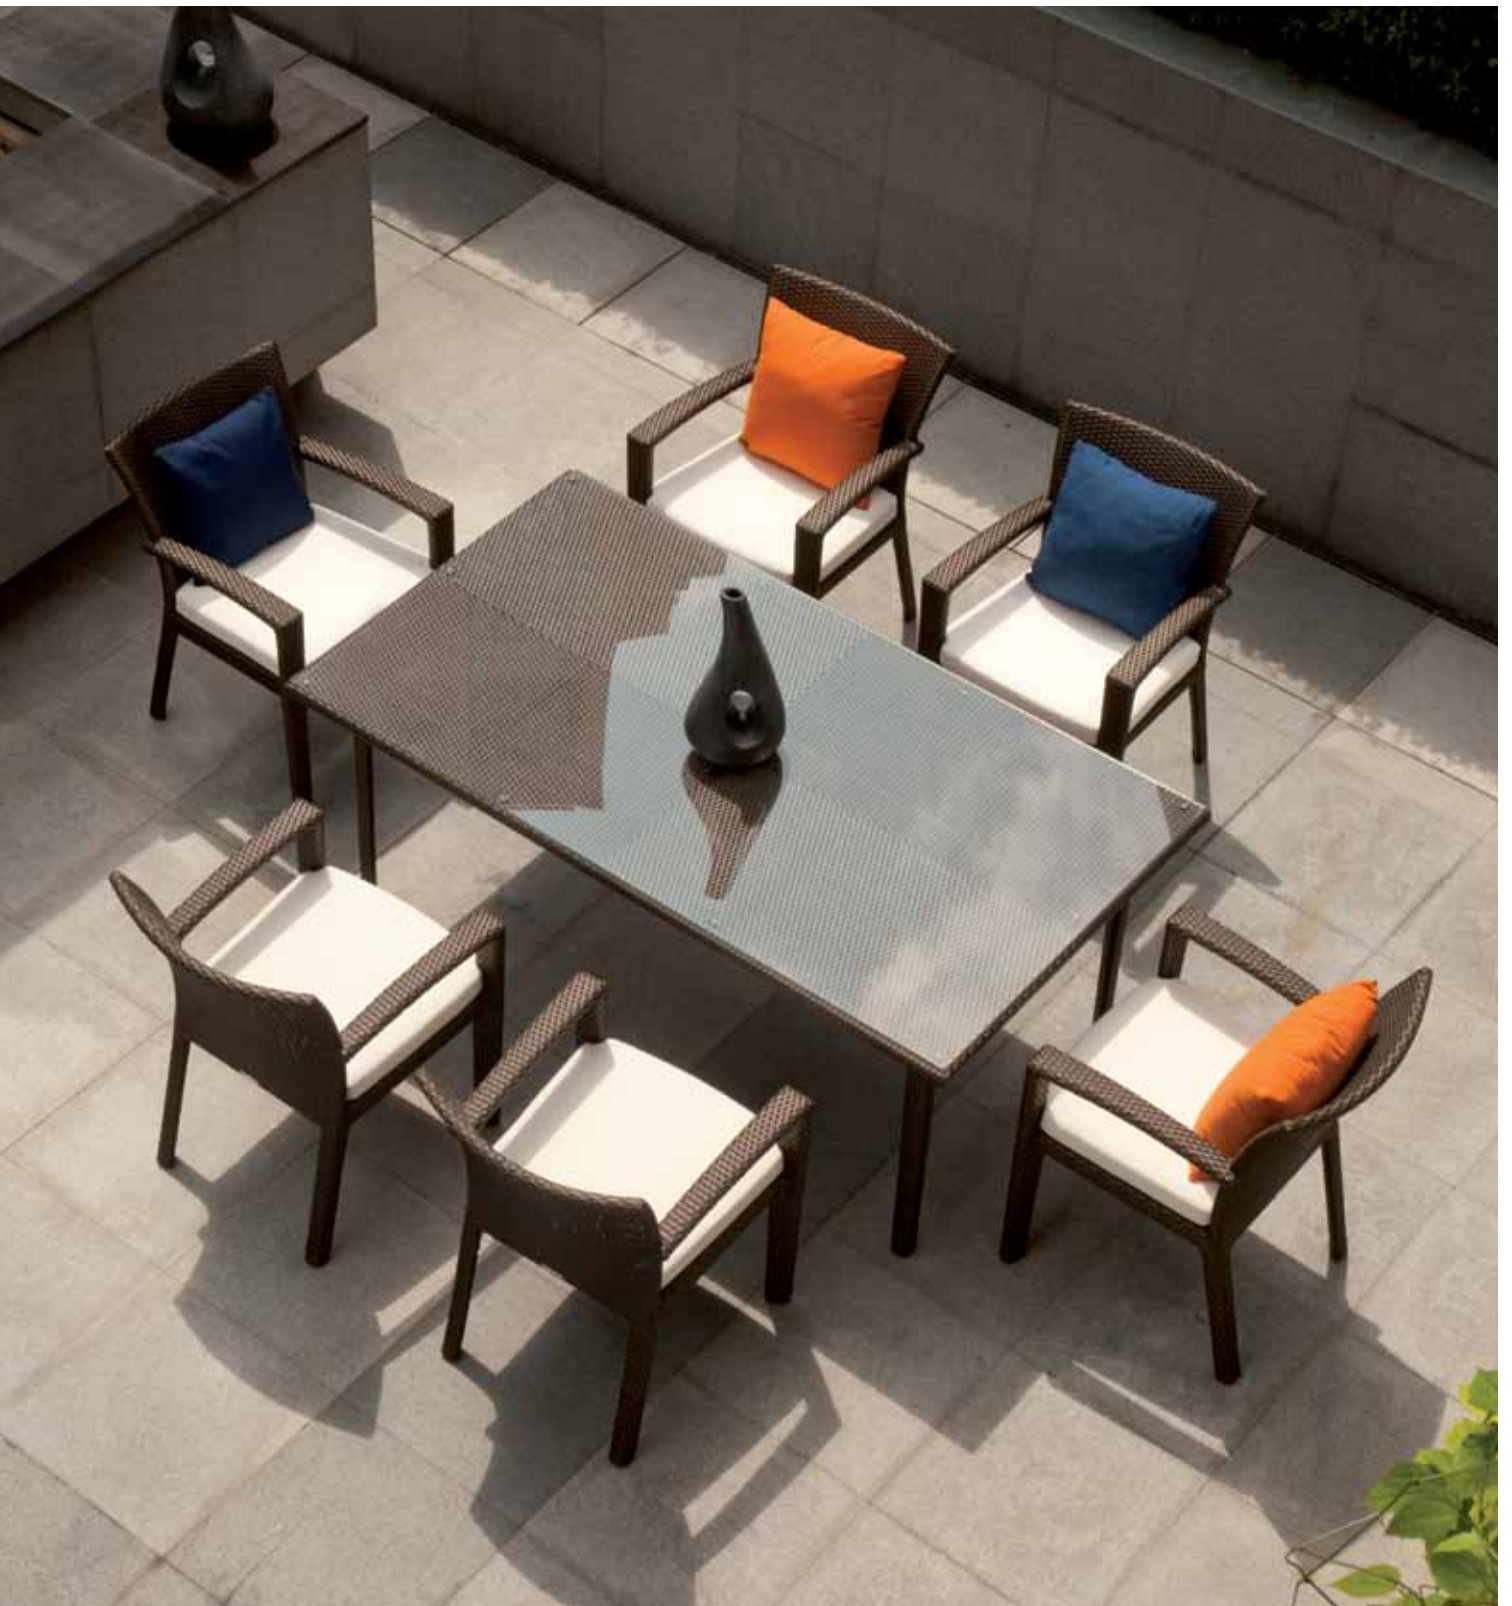

®

ohmm

modern outdoor furniture

ohmm – palm collection

specifications

ohmm palm

a truly comfortable chair. the palm design is inspired by nature for more relaxation and comfort in mind.

ohmm palm

specifications

palm

palm side chair

page 7

• cushions optional

palm armchair

page 4, 6

• cushions optional

palm bar chair

page 5, 35

• cushions optional

palm side table square

palm side table round

palm dining table round

page 7

palm dining table round large

palm dining table square 4 seater

page 7

palm dining table rectangular 6 seater

page 5, 6

palm dining table rectangular 8 seater

available in the following colours

OHMM[®]
modern outdoor furniture

w www.ohmm.sg e info@ohmm.sg