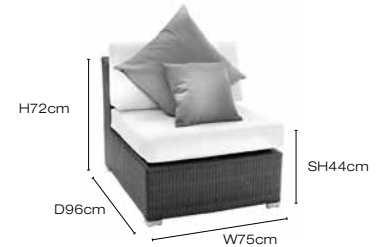

intimate corner module left

page 10, 11, 38

intimate corner module right

page 10, 11

intimate centre module large

page 11, 38

intimate centre module small

page 10, 11, 38

intimate lounge chair

page 10, 11

intimate day bed double

intimate day bed single

page 10, 11

intimate coffee table large

page 10, 11

coffee tables available in 43cm height

intimate coffee table small

coffee tables available in 43cm height

intimate side table

page 10, 11, 38

available in the following colours

the intimate collection

corner (left/right)	lounge	centre (small)	centre (large)	day bed (single)	day bed (double)	coffee table (small)	coffee table (large)	side table
W 96cm D 96cm H 72cm SH 44cm	W 96cm D 96cm H 72cm SH 44cm	W 75cm D 96cm H 72cm SH 44cm	W 120cm D 96cm H 72cm SH 44cm	W 75cm D 220cm H 72cm SH 44cm	W 120cm D 220cm H 72cm SH 44cm	W 75cm D 75cm H 31cm	W 120cm D 120cm H 31cm	W 48cm D 48cm H 53cm