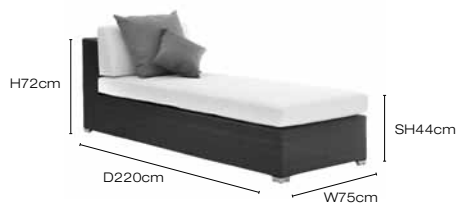

intimate lounge chair

page 10, 11

intimate day bed double

intimate day bed single

page 10, 11

intimate coffee table large

page 10, 11

coffee tables available in 43cm height

intimate coffee table small

coffee tables available in 43cm height

intimate side table

page 10, 11, 38

available in the following colours

the intimate collection

corner (left/right)	lounge	centre (small)	centre (large)	day bed (single)	day bed (double)	coffee table (small)	coffee table (large)	side table
W 96cm D 96cm H 72cm SH 44cm	W 96cm D 96cm H 72cm SH 44cm	W 75cm D 96cm H 72cm SH 44cm	W 120cm D 96cm H 72cm SH 44cm	W 75cm D 220cm H 72cm SH 44cm	W 120cm D 220cm H 72cm SH 44cm	W 75cm D 75cm H 31cm	W 120cm D 120cm H 31cm	W 48cm D 48cm H 53cm