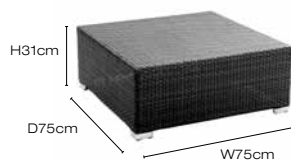

intimate lounge chair

page 10, 11

intimate day bed double

intimate day bed single

page 10, 11

intimate coffee table large

page 10, 11

coffee tables available in 43cm height

intimate coffee table small

coffee tables available in 43cm height

intimate side table

page 10, 11, 38

available in the following colours

the intimate collection

corner (left/right)	lounge	centre (small)	centre (large)	day bed (single)	day bed (double)	coffee table (small)	coffee table (large)	side table
W 96cm D 96cm H 72cm SH 44cm	W 96cm D 96cm H 72cm SH 44cm	W 75cm D 96cm H 72cm SH 44cm	W 120cm D 96cm H 72cm SH 44cm	W 75cm D 220cm H 72cm SH 44cm	W 120cm D 220cm H 72cm SH 44cm	W 75cm D 75cm H 31cm	W 120cm D 120cm H 31cm	W 48cm D 48cm H 53cm