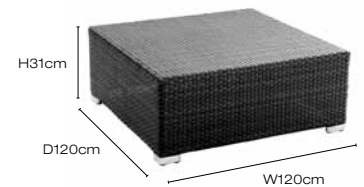

intimate lounge chair

page 10, 11

intimate day bed double

intimate day bed single

page 10, 11

intimate coffee table large

page 10, 11

coffee tables available in 43cm height

intimate coffee table small

coffee tables available in 43cm height

intimate side table

page 10, 11, 38

available in the following colours

the intimate collection

corner (left/right)	lounge	centre (small)	centre (large)	day bed (single)	day bed (double)	coffee table (small)	coffee table (large)	side table
W 96cm D 96cm H 72cm SH 44cm	W 96cm D 96cm H 72cm SH 44cm	W 75cm D 96cm H 72cm SH 44cm	W 120cm D 96cm H 72cm SH 44cm	W 75cm D 220cm H 72cm SH 44cm	W 120cm D 220cm H 72cm SH 44cm	W 75cm D 75cm H 31cm	W 120cm D 120cm H 31cm	W 48cm D 48cm H 53cm