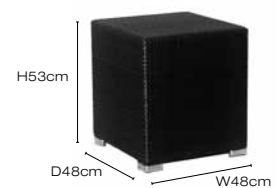

intimate lounge chair

page 10, 11

intimate day bed double

intimate day bed single

page 10, 11

intimate coffee table large

page 10, 11

coffee tables available in 43cm height

intimate coffee table small

coffee tables available in 43cm height

intimate side table

page 10, 11, 38

available in the following colours

the intimate collection

corner (left/right)	lounge	centre (small)	centre (large)	day bed (single)	day bed (double)	coffee table (small)	coffee table (large)	side table
W 96cm D 96cm H 72cm SH 44cm	W 96cm D 96cm H 72cm SH 44cm	W 75cm D 96cm H 72cm SH 44cm	W 120cm D 96cm H 72cm SH 44cm	W 75cm D 220cm H 72cm SH 44cm	W 120cm D 220cm H 72cm SH 44cm	W 75cm D 75cm H 31cm	W 120cm D 120cm H 31cm	W 48cm D 48cm H 53cm