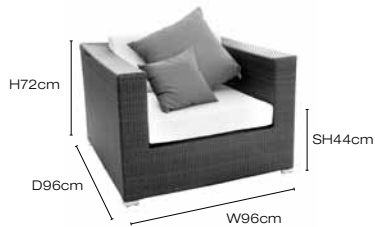

intimate corner module left

page 10, 11, 38

intimate corner module right

page 10, 11

intimate centre module large

page 11, 38

intimate centre module small

page 10, 11, 38

intimate lounge chair

page 10, 11

intimate day bed double

intimate day bed single

page 10, 11

intimate coffee table large

page 10, 11

coffee tables available in 43cm height

intimate coffee table small

coffee tables available in 43cm height

intimate side table

page 10, 11, 38

available in the following colours

the intimate collection

corner (left/right)	lounge	centre (small)	centre (large)	day bed (single)	day bed (double)	coffee table (small)	coffee table (large)	side table
W 96cm D 96cm H 72cm SH 44cm	W 96cm D 96cm H 72cm SH 44cm	W 75cm D 96cm H 72cm SH 44cm	W 120cm D 96cm H 72cm SH 44cm	W 75cm D 220cm H 72cm SH 44cm	W 120cm D 220cm H 72cm SH 44cm	W 75cm D 75cm H 31cm	W 120cm D 120cm H 31cm	W 48cm D 48cm H 53cm