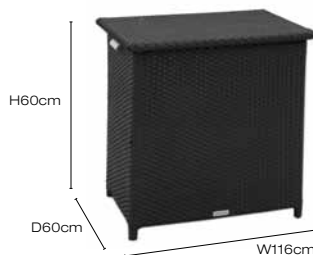

trunk square small

page 43

trunk square medium

page 42

trunk rectangular small

trunk rectangular large

also see rausch classics "accessories" for more options – page 65

available in the following colours