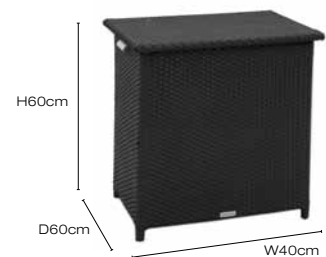

trunk square small

page 43

trunk square medium

page 42

trunk rectangular small

trunk rectangular large

also see rausch classics "accessories" for more options – page 65

available in the following colours