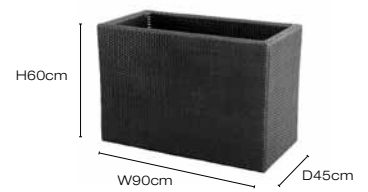

page 43

- galvanised insert included

planter rectangular

page 43

- galvanised insert included

planter 'L' shape

page 43

- galvanised insert included

trunk square small

page 43

trunk square medium

page 42

trunk rectangular small

trunk rectangular large

also see rausch classics "accessories" for more options – page 65

available in the following colours