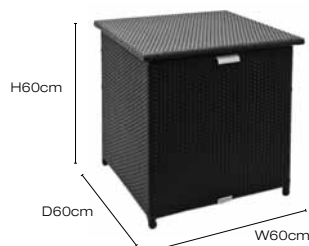

trunk square small

page 43

trunk square medium

page 42

trunk rectangular small

trunk rectangular large

also see rausch classics "accessories" for more options – page 65

available in the following colours