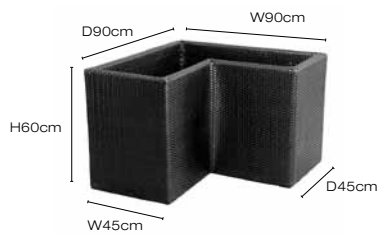

page 43

- galvanised insert included

planter rectangular

page 43

- galvanised insert included

planter 'L' shape

page 43

- galvanised insert included

trunk square small

page 43

trunk square medium

page 42

trunk rectangular small

trunk rectangular large

also see rausch classics "accessories" for more options – page 65

available in the following colours