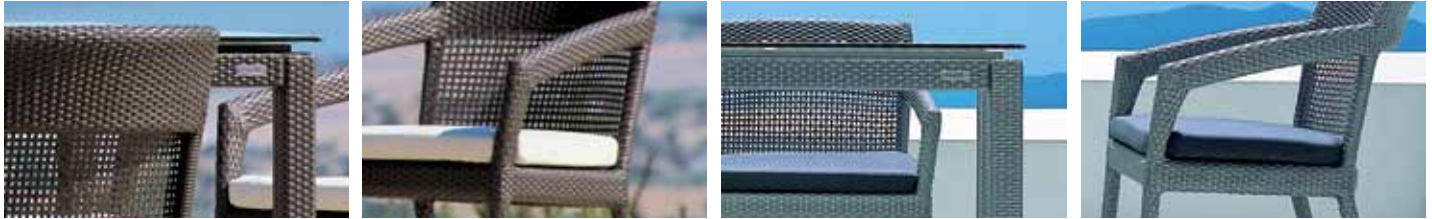

RAUSCH®

modern outdoor furniture

rausch classics – holmes/ocala collection

specifications

rausch classics

holmes beach armchair

with an airy, transparent weave in the back, the form appear particularly stylish in the profile.

ocala table

rausch
CLASSICS

specifications

holmes/ocala

holmes beach armchair

page 22, 23

W60 x D62 x H80 SH48cm

ocala table square 4 seater

W100 x D100 x H74cm

ocala table rectangular 6 seater

page 22, 23

W165 x D100 x H74cm

ocala table rectangular 8 seater

W215 x D100 x H74cm

available in the following colours

mocca