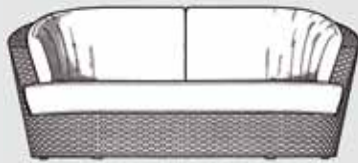

RAUSCH®

modern outdoor furniture

rausch classics – eden roc collection

specifications

rausch classics

eden roc

modern glamour. inspired by the beautiful eden roc hotel in miami, the concept entralls with its consistently concentric design. lounge chairs, ottomans and side tables can be arranged in any desired form-fit fashion.

specifications

eden roc

eden roc sofa

page 21

W190 x D91 x H83 SH 42cm

eden roc lounge chair

page 20, 21

W96 x D91 x H86 SH 42cm

eden roc chaise lounge

page 21

W170 x D96 x H86 SH 42cm

eden roc ottoman

page 21

W80x D70 x H42cm

eden roc couch table oval

W130x D80 x H40cm