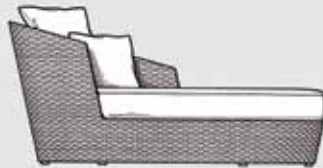

RAUSCH®

modern outdoor furniture

rausch classics – eden roc collection

specifications

rausch classics

eden roc

modern glamour. inspired by the beautiful eden roc hotel in miami, the concept entralls with its consistently concentric design. lounge chairs, ottomans and side tables can be arranged in any desired form-fit fashion.

specifications

eden roc

eden roc sofa

page 21

W190 x D91 x H83 SH 42cm

eden roc lounge chair

page 20, 21

W96 x D91 x H86 SH 42cm

eden roc chaise lounge

page 21

W170 x D96 x H86 SH 42cm

eden roc ottoman

page 21

W80x D70 x H42cm

eden roc couch table oval

W130x D80 x H40cm

eden roc couch table round

page 20, 21

Ø80 x H40cm

eden roc side table half-moon

page 21

W60 x D47 x H40cm

available in the following colours

OHMM®