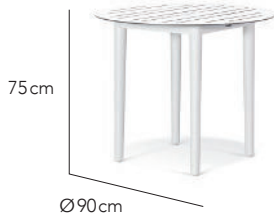

CUSTOMISATION

Choose your fibre, fabric and table top colours to style it your way.

VERANO

SPECS SHEET

Arm Chair

Bistro Table
2 Seater

Dining Table
4 Seater

Dining Table
4 Seater

Dining Table
4 Seater

Dining Table
4 Seater

Dining Table
6 Seater

Lounge Chair

2 Seater Sofa

3 Seater Sofa

Side Table

Coffee Table
Square